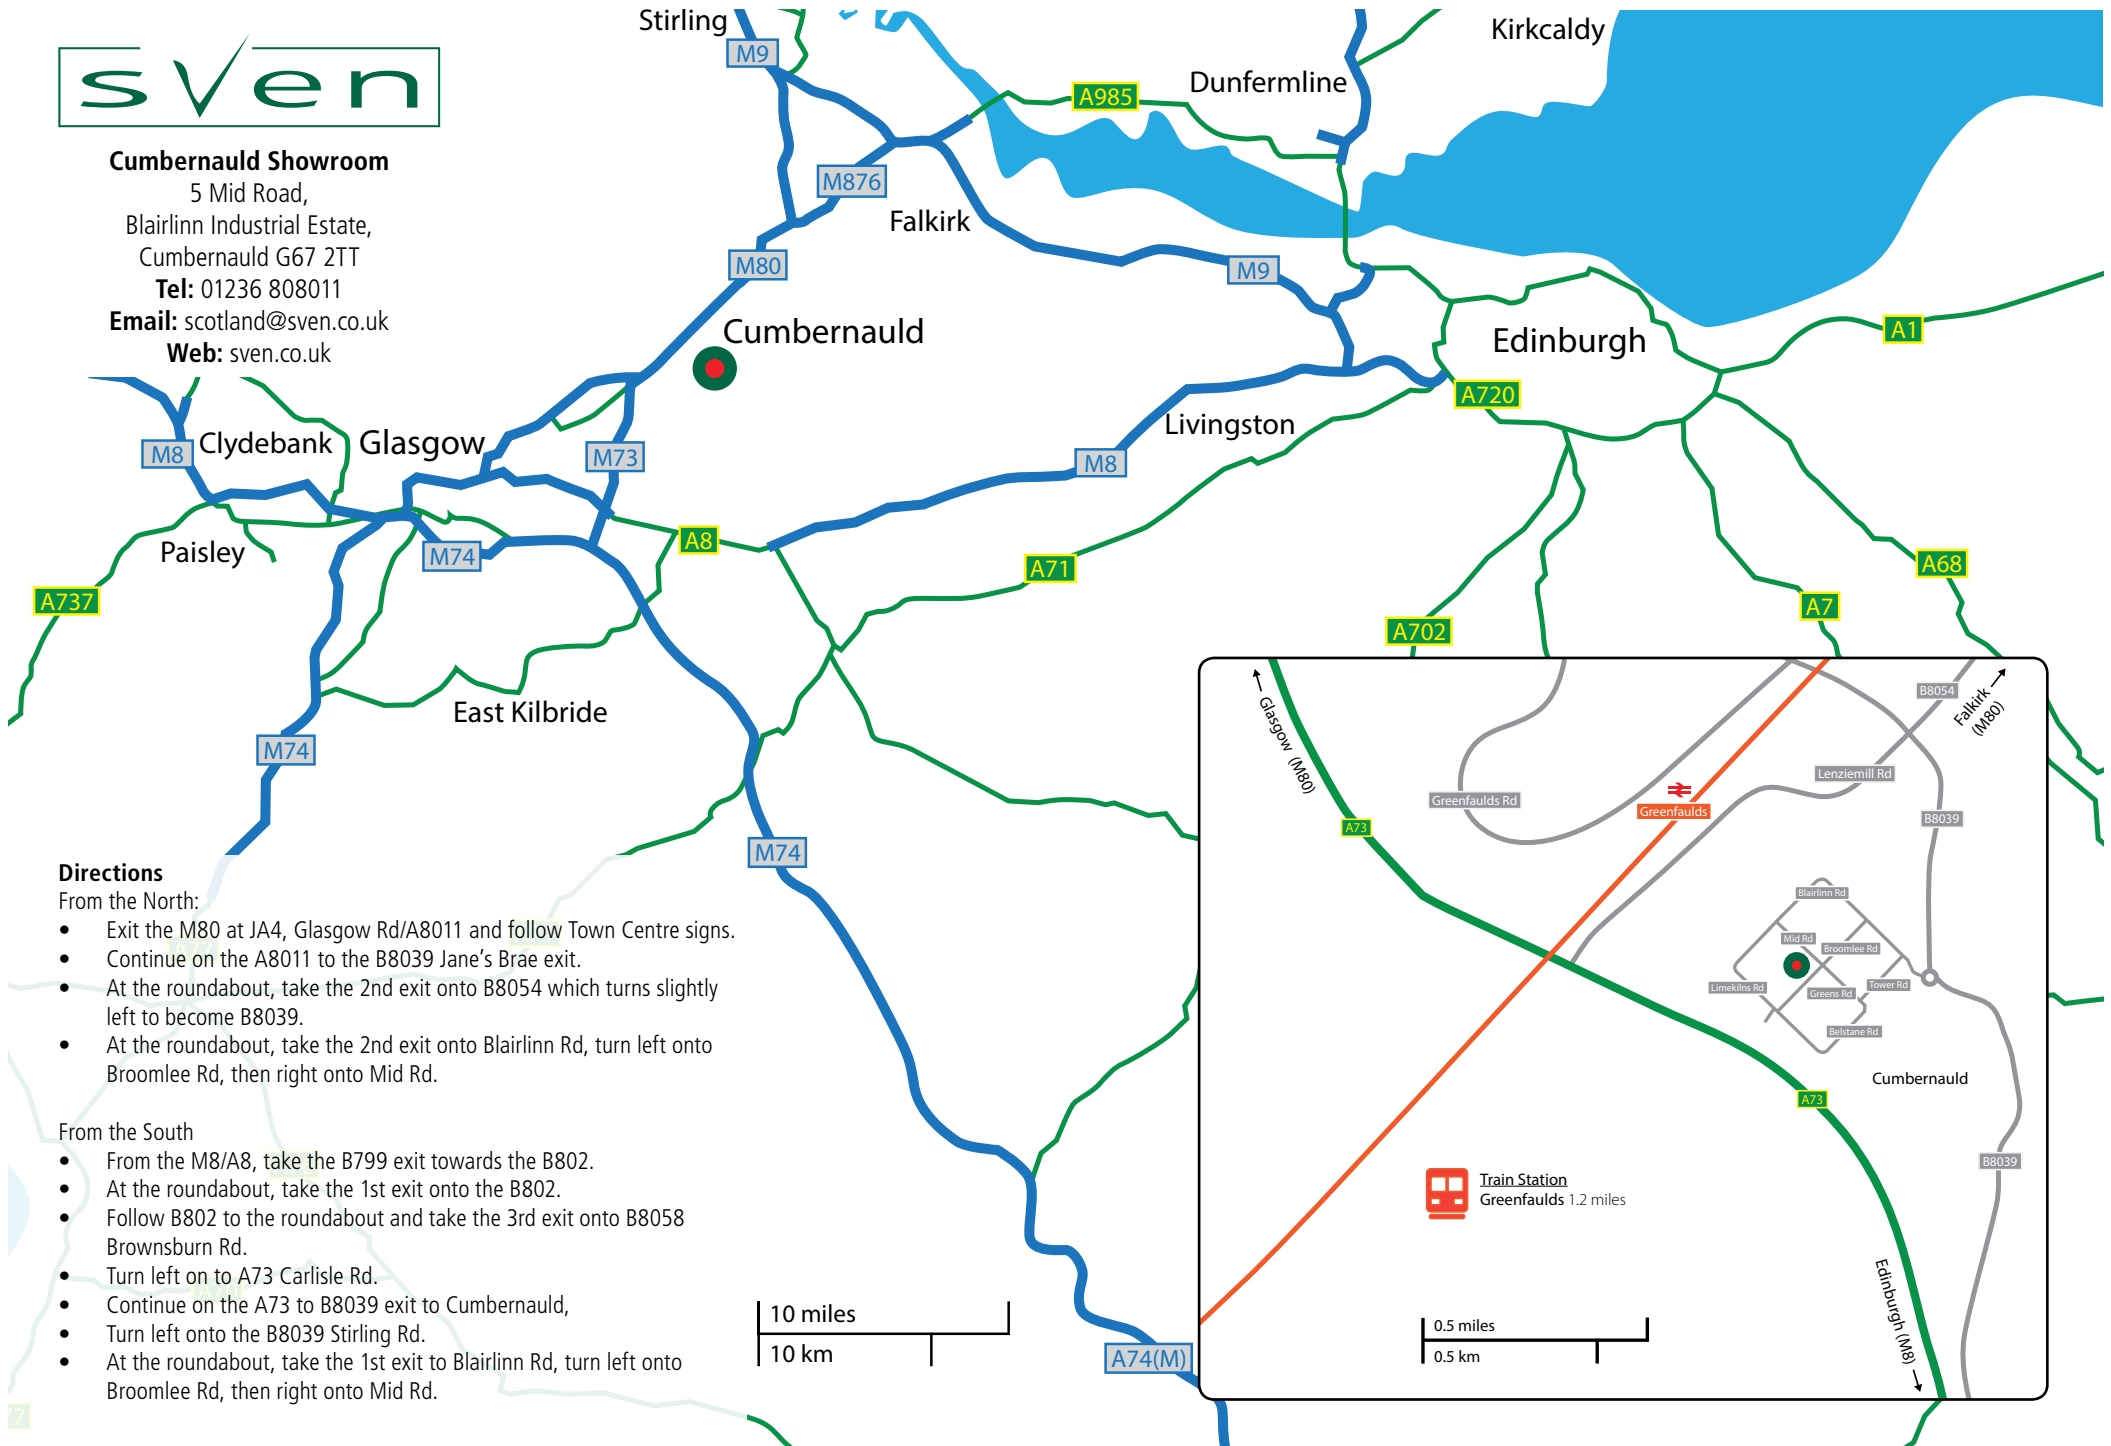

Cumbernauld Showroom

5 Mid Road,
Blairlinn Industrial Estate,
Cumbernauld G67 2TT
Tel: 01236 808011
Email: scotland@sven.co.uk
Web: sven.co.uk

Directions

From the North:

- Exit the M80 at JA4, Glasgow Rd/A8011 and follow Town Centre signs.
- Continue on the A8011 to the B8039 Jane's Brae exit.
- At the roundabout, take the 2nd exit onto B8054 which turns slightly left to become B8039.
- At the roundabout, take the 2nd exit onto Blairlinn Rd, turn left onto Broomlee Rd, then right onto Mid Rd.

From the South

- From the M8/A8, take the B799 exit towards the B802.
- At the roundabout, take the 1st exit onto the B802.
- Follow B802 to the roundabout and take the 3rd exit onto B8058 Brownsburn Rd.
- Turn left on to A73 Carlisle Rd.
- Continue on the A73 to B8039 exit to Cumbernauld,
- Turn left onto the B8039 Stirling Rd.
- At the roundabout, take the 1st exit to Blairlinn Rd, turn left onto Broomlee Rd, then right onto Mid Rd.