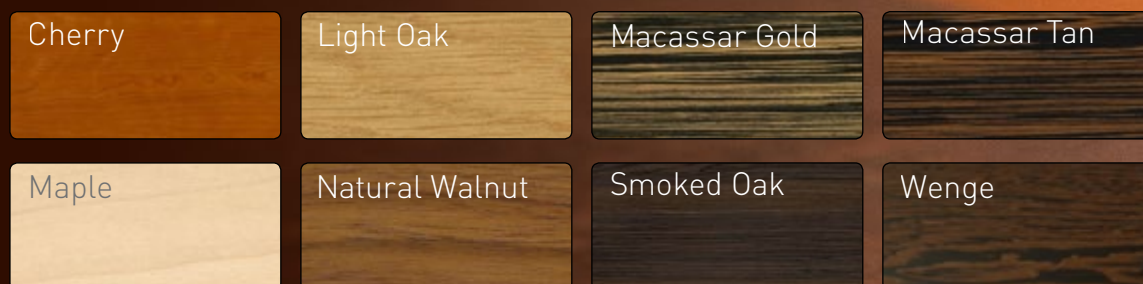

MFC

3D MFC

Veneer

PerfectSense Matt

Additional edge options

Most other commercially available finishes can be supplied to special order. To view larger finish images go to sven.co.uk/finishes

sven.co.uk

© 2019 Sven Christiansen plc