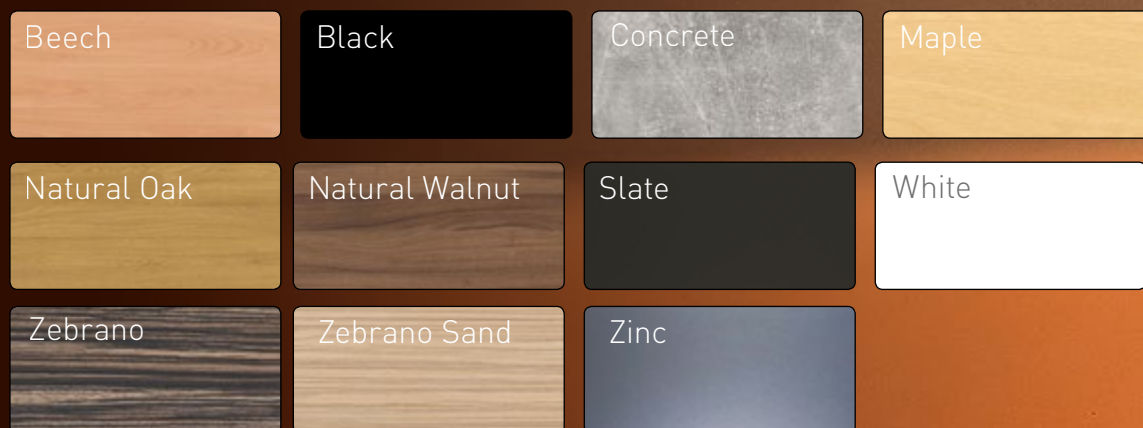

MFC

3D MFC

Veneer

PerfectSense Matt

Additional edge options

Most other commercially available finishes can be supplied to special order. To view larger finish images go to sven.co.uk/finishes

sven.co.uk

© 2019 Sven Christiansen plc